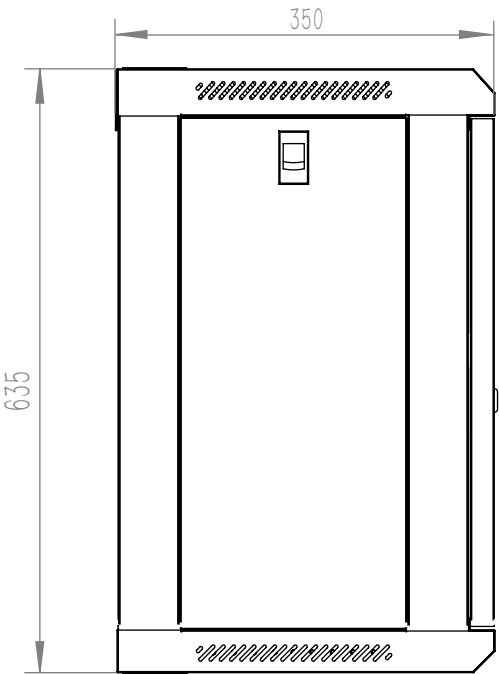

Top view

Bottom view

Cable entry

Side view

Front view

Back view

Maximum Working depth:
 "U" Rail - "U"Rail : 290mm
 "U" Rail - Rear door: 305mm

Cabinet dimensions: 540x350x635mm (12u)