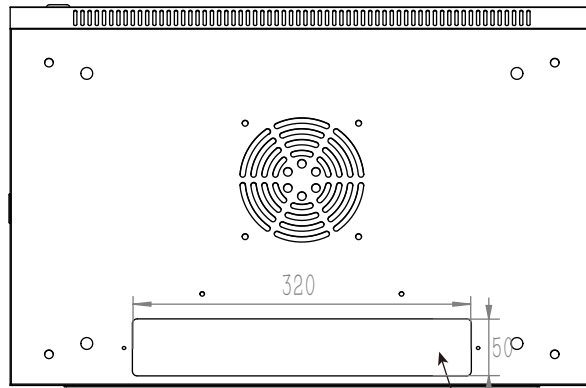

Top view

Bottom view

Cable entry

Side view

Front view

Back view

Maximum Working depth:
 "U" Rail - "U"Rail : 290mm
 "U" Rail - Rear door: 305mm

Cabinet dimensions: 540x350x635mm (12u)