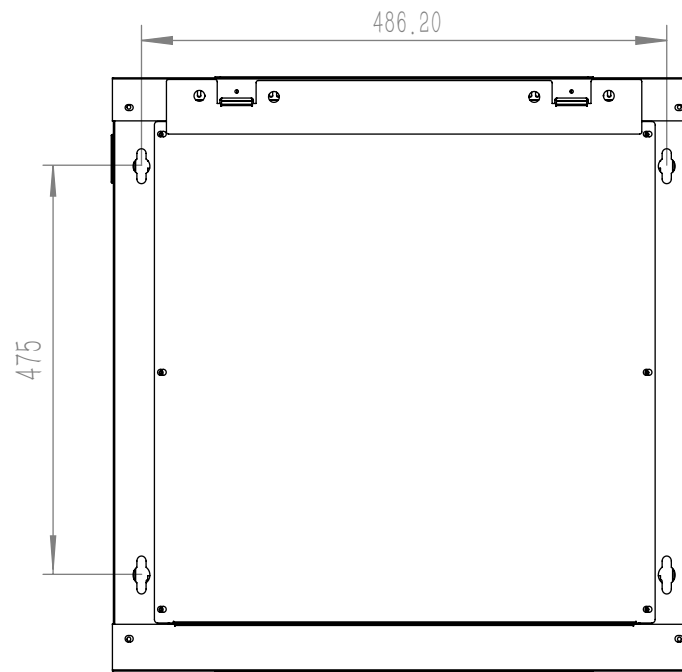

Top view

Bottom view

Cable entry

Side view

Front view

Back view

Maximum Working depth:
 "U" Rail - "U"Rail : 290mm
 "U" Rail - Rear door: 305mm

Cabinet dimensions: 540x350x635mm (12u)