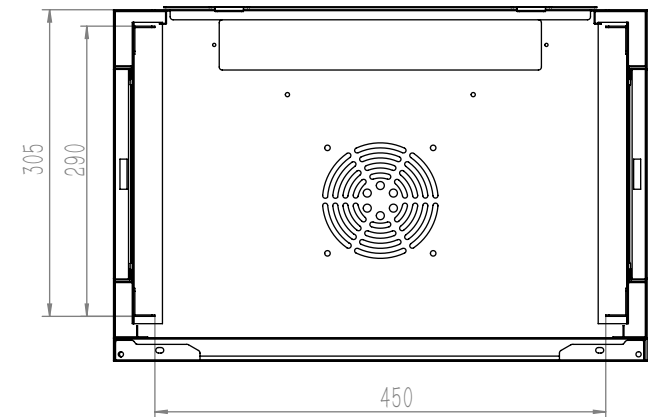

Top view

Bottom view

Cable entry

Side view

Front view

Back view

Maximum Working depth:
 "U" Rail - "U"Rail : 290mm
 "U" Rail - Rear door: 305mm

Cabinet dimensions: 540x350x635mm (12u)